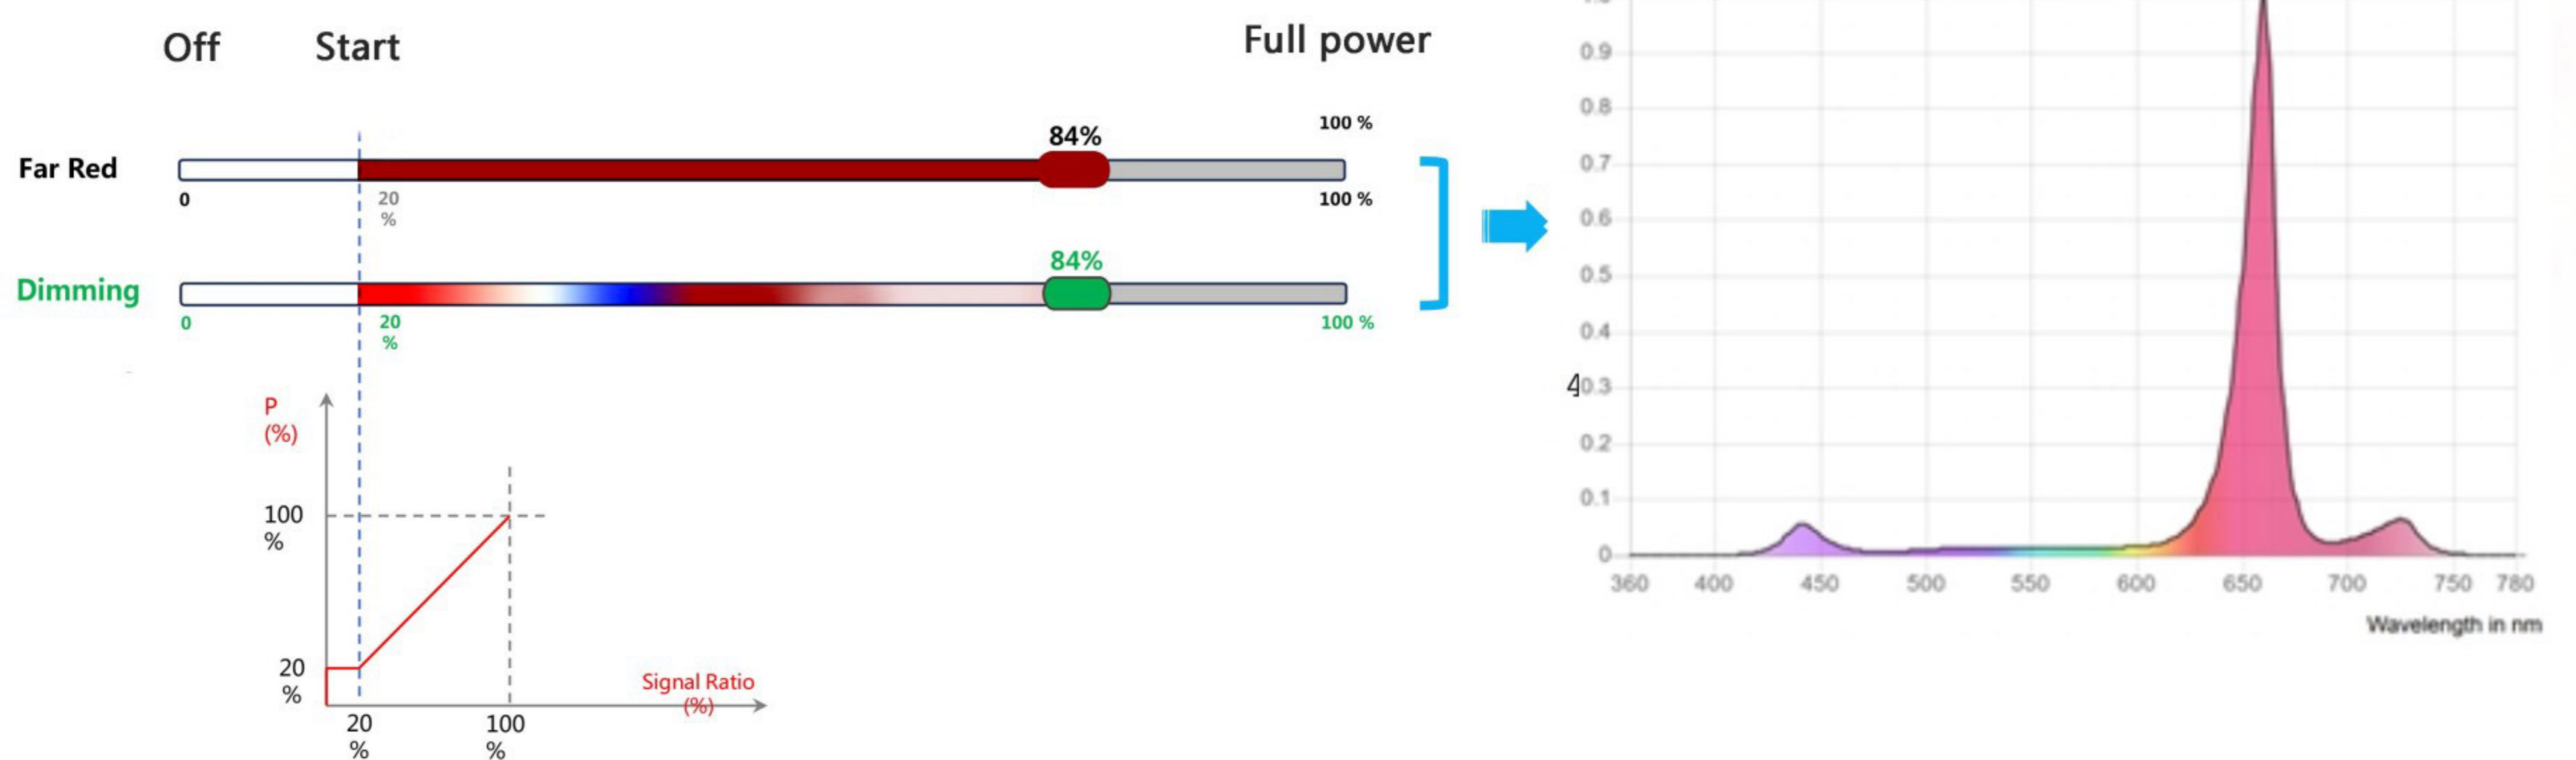

LED Toplight 760W Wireless Dimming

Features

- 40% energy saving compared to HID fixture
- Compact, light-weight, easy installation and maintenance design
- All aluminum heat dissipation system
- Top class lighting source
- 20%-100% Dimmable
- Spectrum customizable

Specs

Rated Power(w)	760W
Input Voltage(v)	208-400V
Spectrum	R90G5B5+FR
PPF	2660 μ mol/s
Efficacy	3.5 μ mol/J
IP Rate	IP65
Lifetime	50000hr
Operating Temperature	0°C~40°C
Storage Temperature	-40°C~70°C
Certification	CSA, FCC, CE, CB, UKCA, TISI, DLC, IC
Weight	13.5kg

Light distribution

Spectrum(optional)

Dimension(mm)