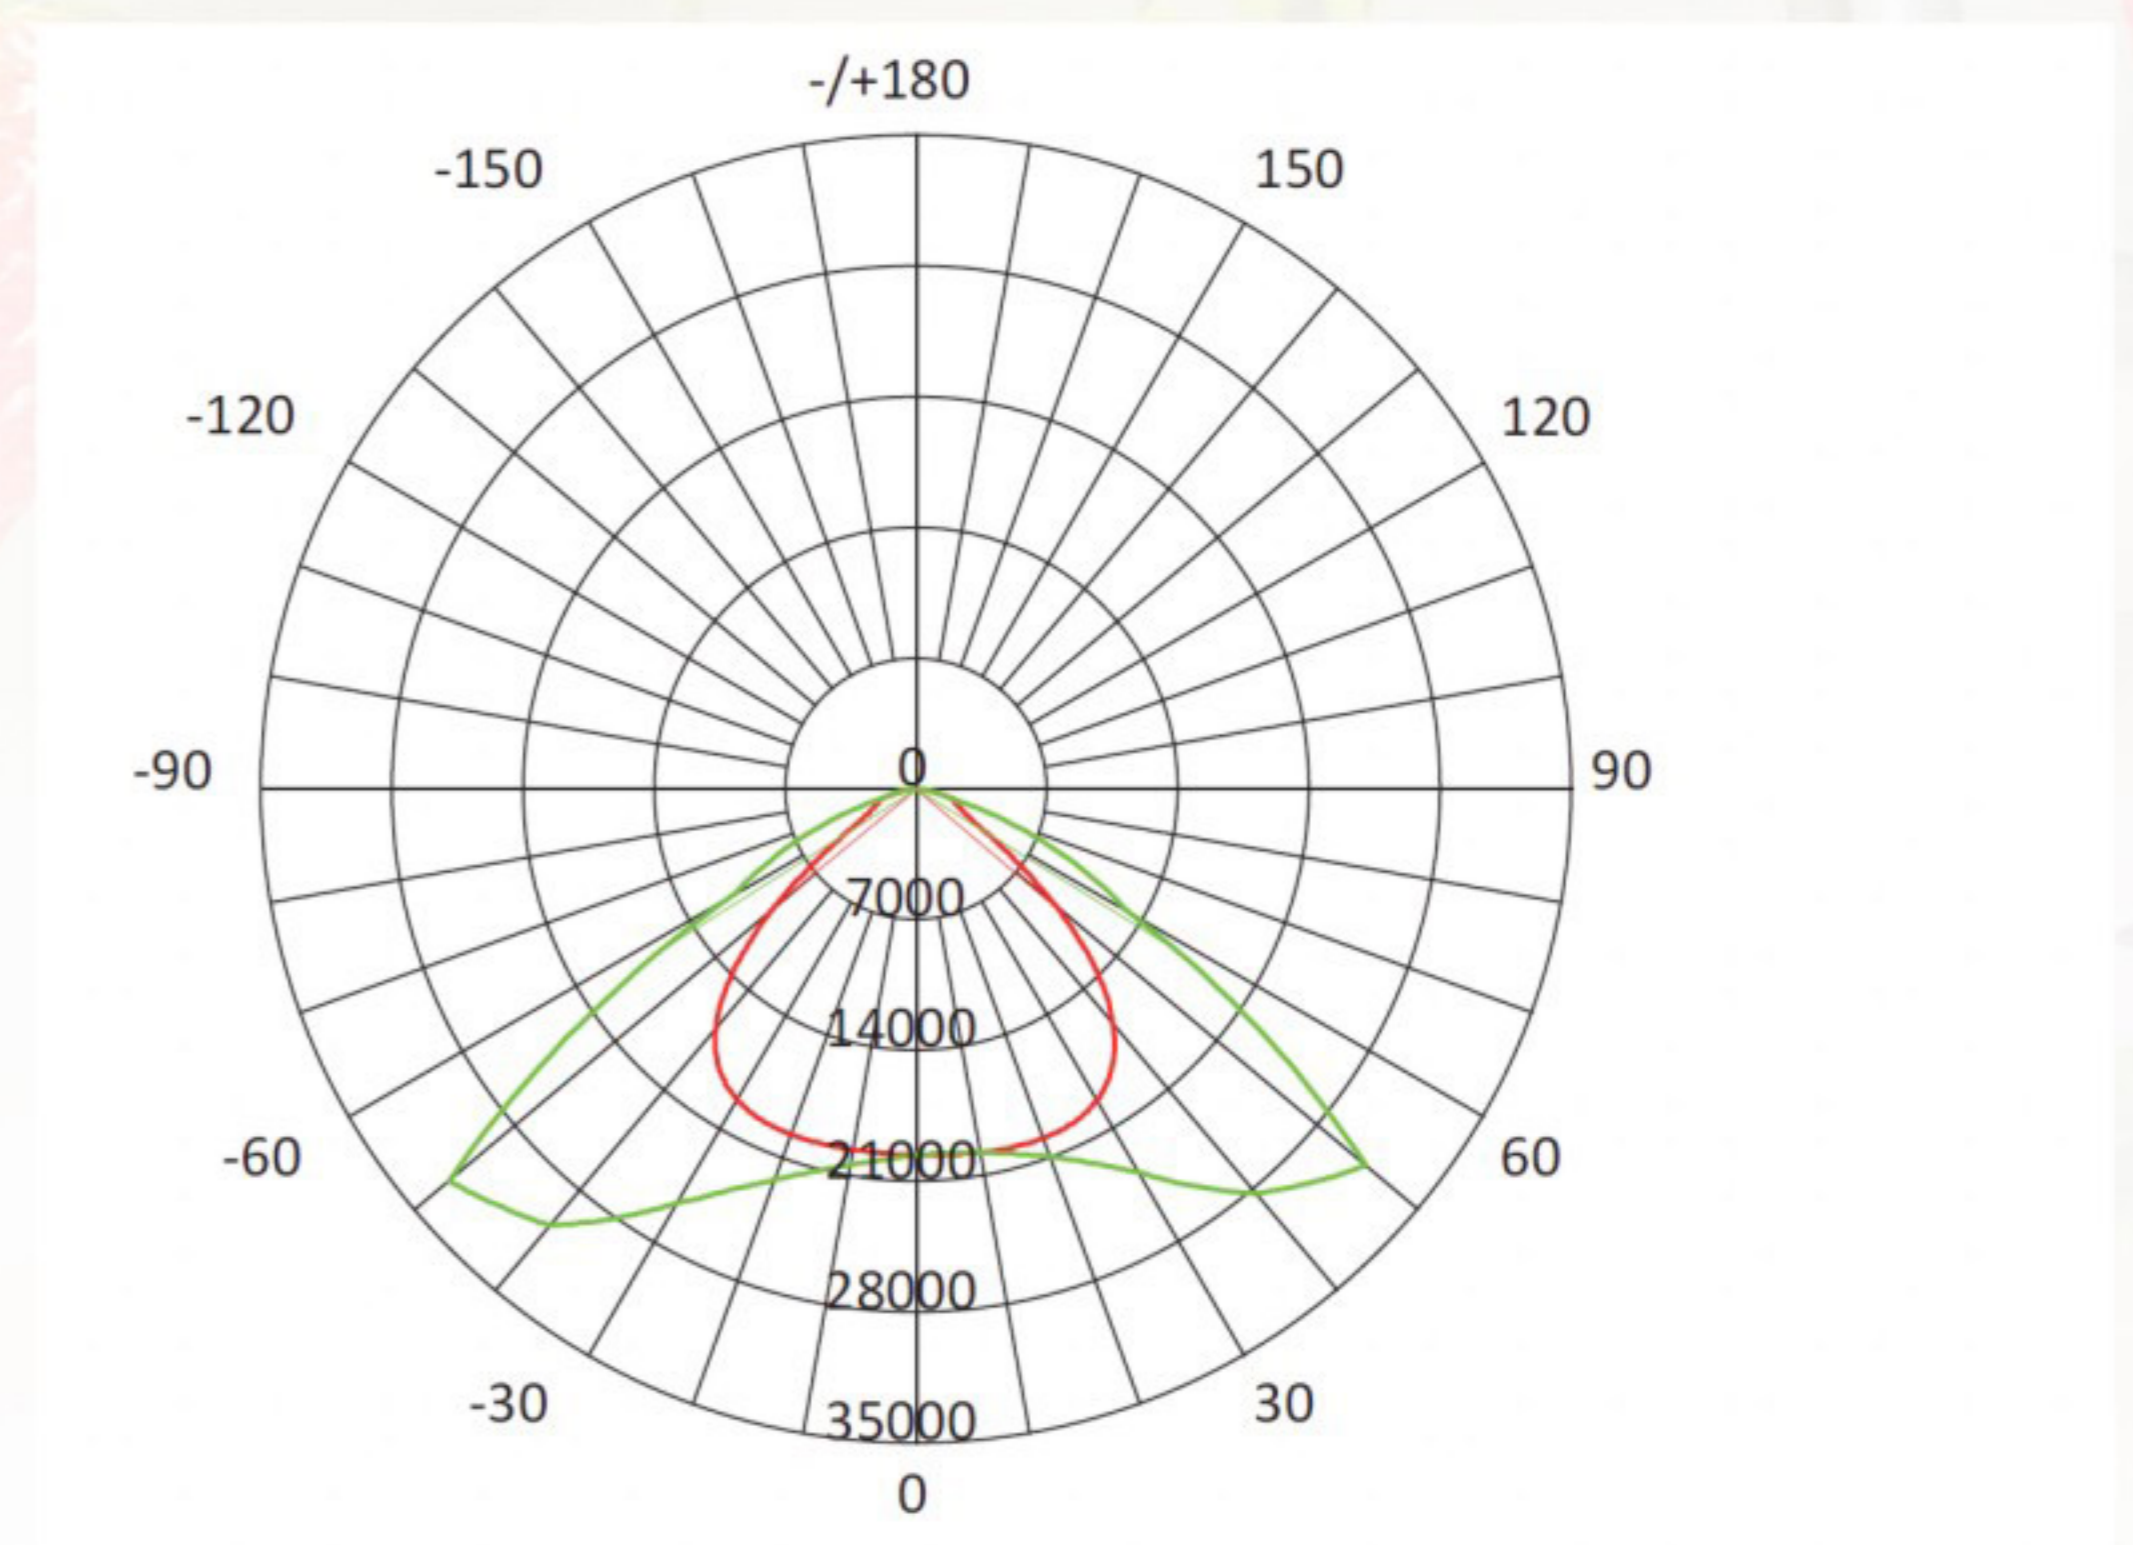

Specs

Rated Power(w)	760W
Input Voltage(v)	208-400V
Spectrum	R90G5B5+FR
PPF	2660 μ mol/s
Efficacy	3.5 μ mol/J
IP Rate	IP65
Lifetime	50000hr
Operating Temperature	0°C~40°C
Storage Temperature	-40°C~70°C
Certification	CSA, FCC, CE, CB, UKCA, TISI, DLC, IC
Weight	13.5kg

Light distribution

Spectrum(optional)

Dimension(mm)