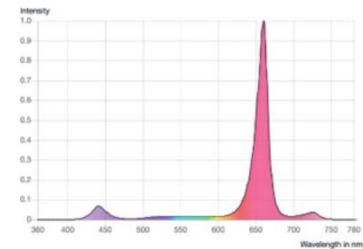

⚙️ Specs

Rated power(W)	760W
Input Voltage(VAC)	347-400VAC
Spectrum	R90G5B5/R85G5B5FR5
PPF(μmol/s)	2730μmol/s
Efficacy(μmol/J)	3.6μmol/J
IP Rate	IP65
Lifetime	50000 hr
Operating Temperature	0°C~40°C
Storage Temperature	-40°C~70°C
Certification	DLC, CSA, FCC, CE, CB, UKCA, TISI, RCM
Weight(kg)	7.5kg

☀️ Spectrum(optional)

📏 Dimension(mm)

📐 Light distribution