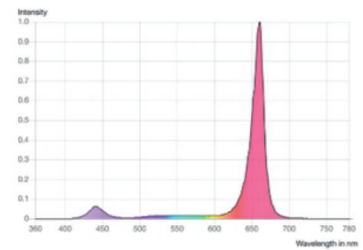

⚙️ Specs

Rated power(W)	760W
Input Voltage(VAC)	347-400VAC
Spectrum	R90G5B5/R85G5B5FR5
PPF(μmol/s)	2730μmol/s
Efficacy(μmol/J)	3.6μmol/J
IP Rate	IP65
Lifetime	50000 hr
Operating Temperature	0°C~40°C
Storage Temperature	-40°C~70°C
Certification	DLC, CSA, FCC, CE, CB, UKCA, TISI, RCM
Weight(kg)	7.5kg

☀️ Spectrum(optional)

📏 Dimension(mm)

📐 Light distribution