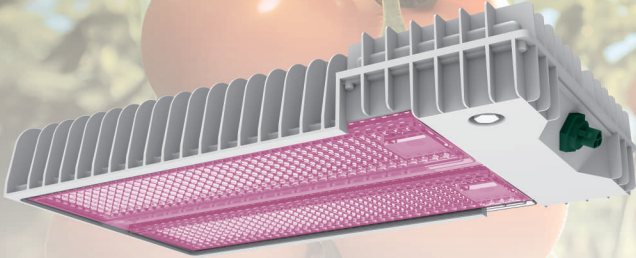

NEDLIGHTS

760W LED Top Light

Product Features

- Robust design and ultra-high efficacy
- Simplify maintenance with MD driver
- Chimney effect to avoid heat island formation
- Lightweight and best design in the industry
- Wired or wireless option
- Five-year warranty

⚙️ Specs

Rated power(W)	760W
Input Voltage(VAC)	347-400VAC
Spectrum	R90G5B5/R85G5B5FR5
PPF(μmol/s)	2730μmol/s
Efficacy(μmol/J)	3.6μmol/J
IP Rate	IP65
Lifetime	50000 hr
Operating Temperature	0°C~40°C
Storage Temperature	-40°C~70°C
Certification	DLC, CSA, FCC, CE, CB, UKCA, TISI, RCM
Weight(kg)	7.5kg