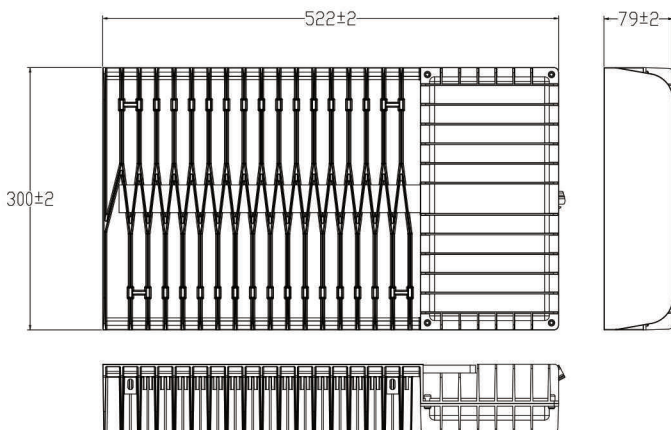

⚙️ Specs

Rated power(W)	760W
Input Voltage(VAC)	347-400VAC
Spectrum	R90G5B5/R85G5B5FR5
PPF(μmol/s)	2730μmol/s
Efficacy(μmol/J)	3.6μmol/J
IP Rate	IP65
Lifetime	50000 hr
Operating Temperature	0°C~40°C
Storage Temperature	-40°C~70°C
Certification	DLC, CSA, FCC, CE, CB, UKCA, TISI, RCM
Weight(kg)	7.5kg

☀️ Spectrum(optional)

📏 Dimension(mm)

📐 Light distribution