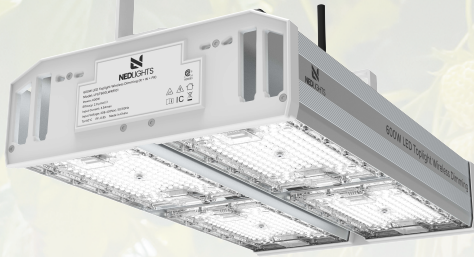

LED Toplight 600W Wireless Dimming

Features

- 40% energy saving compared to HID fixture
- Compact, light-weight, easy installation and maintenance design
- All aluminum heat dissipation system
- Top class lighting source
- 20%-100% Dimmable
- Spectrum customizable

Specs

Rated Power(w)	600W
Input Voltage(v)	208-400V
Spectrum	R+W+FR
PPF	1740 μ mol/s
Efficacy	2.9 μ mol/J
IP Rate	IP65
Lifetime	50000hr
Operating Temperature	0 $^{\circ}$ C~40 $^{\circ}$ C
Storage Temperature	-40 $^{\circ}$ C~70 $^{\circ}$ C
Certification	CSA, FCC,CE,CB,UKCA,TISI,DLC,IC
Weight	9kg