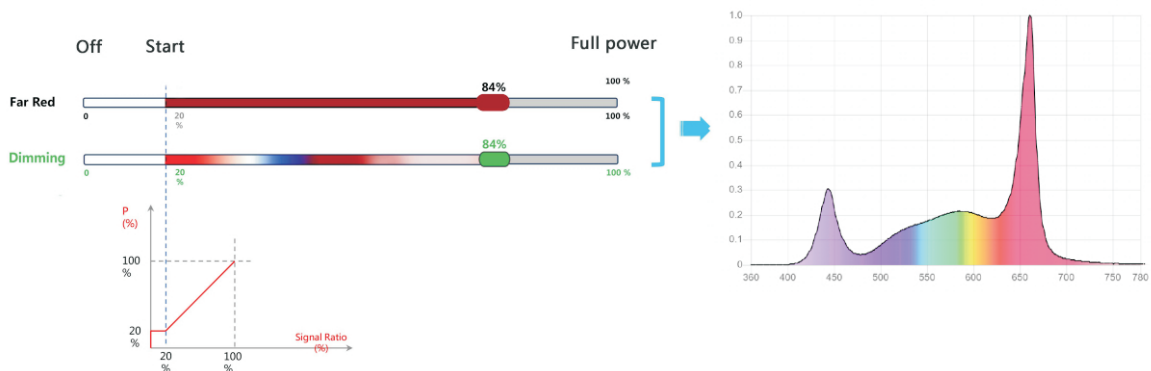

LED Toplight 600W Wireless Dimming

Features

- 40% energy saving compared to HID fixture
- Compact, light-weight, easy installation and maintenance design
- All aluminum heat dissipation system
- Top class lighting source
- 20%-100% Dimmable
- Spectrum customizable

Specs

Rated Power(w)	600W
Input Voltage(v)	208-400V
Spectrum	R+W+FR
PPF	1740 μ mol/s
Efficacy	2.9 μ mol/J
IP Rate	IP65
Lifetime	50000hr
Operating Temperature	0 $^{\circ}$ C~40 $^{\circ}$ C
Storage Temperature	-40 $^{\circ}$ C~70 $^{\circ}$ C
Certification	CSA, FCC,CE,CB,UKCA,TISI,DLC,IC
Weight	9kg

Light distribution

Spectrum(optional)

Dimension(mm)