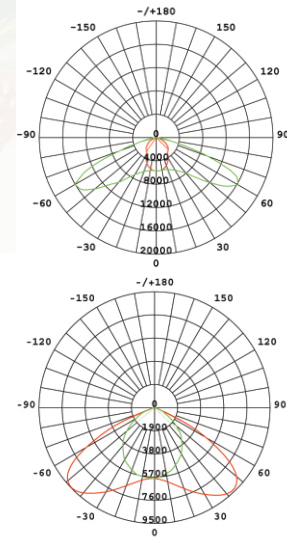

LED Toplight 600W Wireless Dimming

Features

- 40% energy saving compared to HID fixture
- Compact, light-weight, easy installation and maintenance design
- All aluminum heat dissipation system
- Top class lighting source
- 20%-100% Dimmable
- Spectrum customizable

Specs

Rated Power(w)	600W
Input Voltage(v)	208-400V
Spectrum	R+W+FR
PPF	1740 μ mol/s
Efficacy	2.9 μ mol/J
IP Rate	IP65
Lifetime	50000hr
Operating Temperature	0 $^{\circ}$ C~40 $^{\circ}$ C
Storage Temperature	-40 $^{\circ}$ C~70 $^{\circ}$ C
Certification	CSA, FCC,CE,CB,UKCA,TISI,DLC,IC
Weight	9kg

Light distribution

Spectrum(optional)

Dimension(mm)